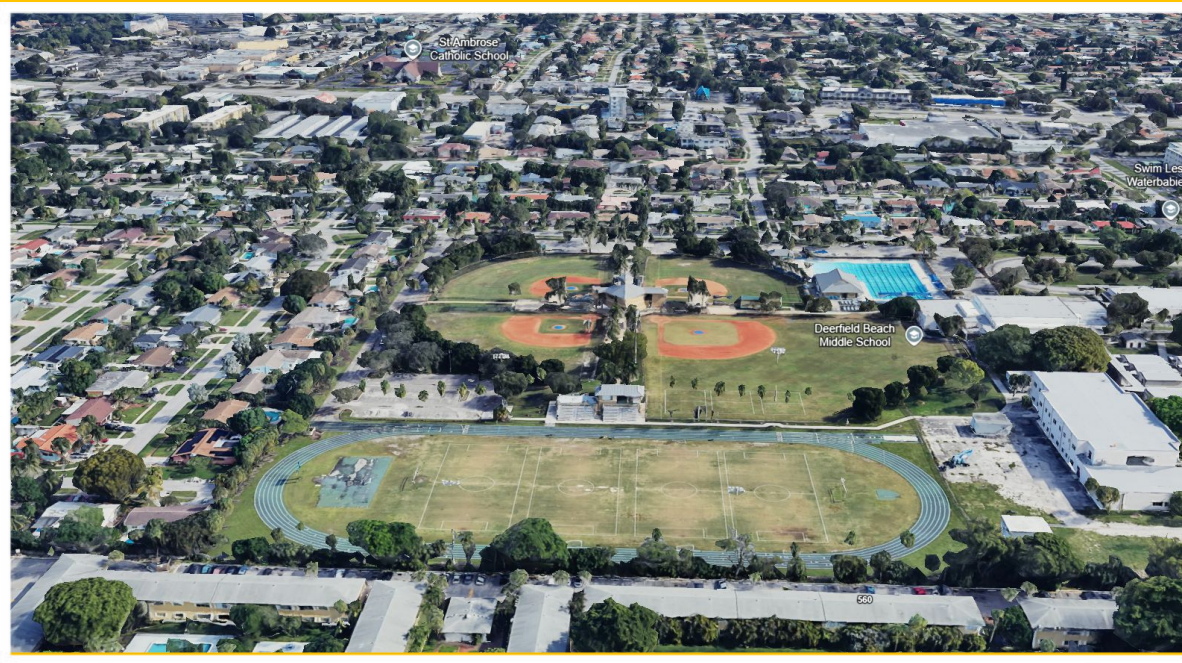

## Oveta McKeithen Recreational Complex

445 SW 2nd St, Deerfield Beach, FL 33441

- **Baseball Field**
  - 2-3 fields 7v7
  - 1 field 9v9
- **Soccer Field (NOT AVAILABLE)**

Our **Oveta Complex** is located at Deerfield Beach. Walking distance to Hotels, Restaurants, large parking lot, restrooms and concession.

## Quiet Waters Athletic Park

4150 W Hillsboro Blvd, Deerfield Beach, FL 33442

- Soccer Fields
  - 2 fields 9v9
  - 1 field 7v7

Reduced parking lot on Sundays  
(10am-12pm) because of the church.

Our **Quiet Waters Park** is located at West Deerfield Beach. Walking distance to restaurants and large parking lot.

## Middle School Athletic Complex

501 SE 6th Ave, Deerfield Beach, FL 33441

- Soccer Field
  - 2 fields 7v7 or
  - 1 field 9v9
- Baseball Field (Large) - **Waiting for availability**
  - 2 fields 7v7 or
  - 1 field 9v9

Our **Middle School Park** is located at East Deerfield Beach. Large parking lot and great option for office and finals. Restrooms and Concession available.

**Option 1:** 2 fields 7v7  
1 field 9v9

Measure distance  
Click on the map to add to your path  
Total area: 19,037.16 ft<sup>2</sup> (1,768.61 m<sup>2</sup>)  
Total distance: 558.93 ft (170.36 m)