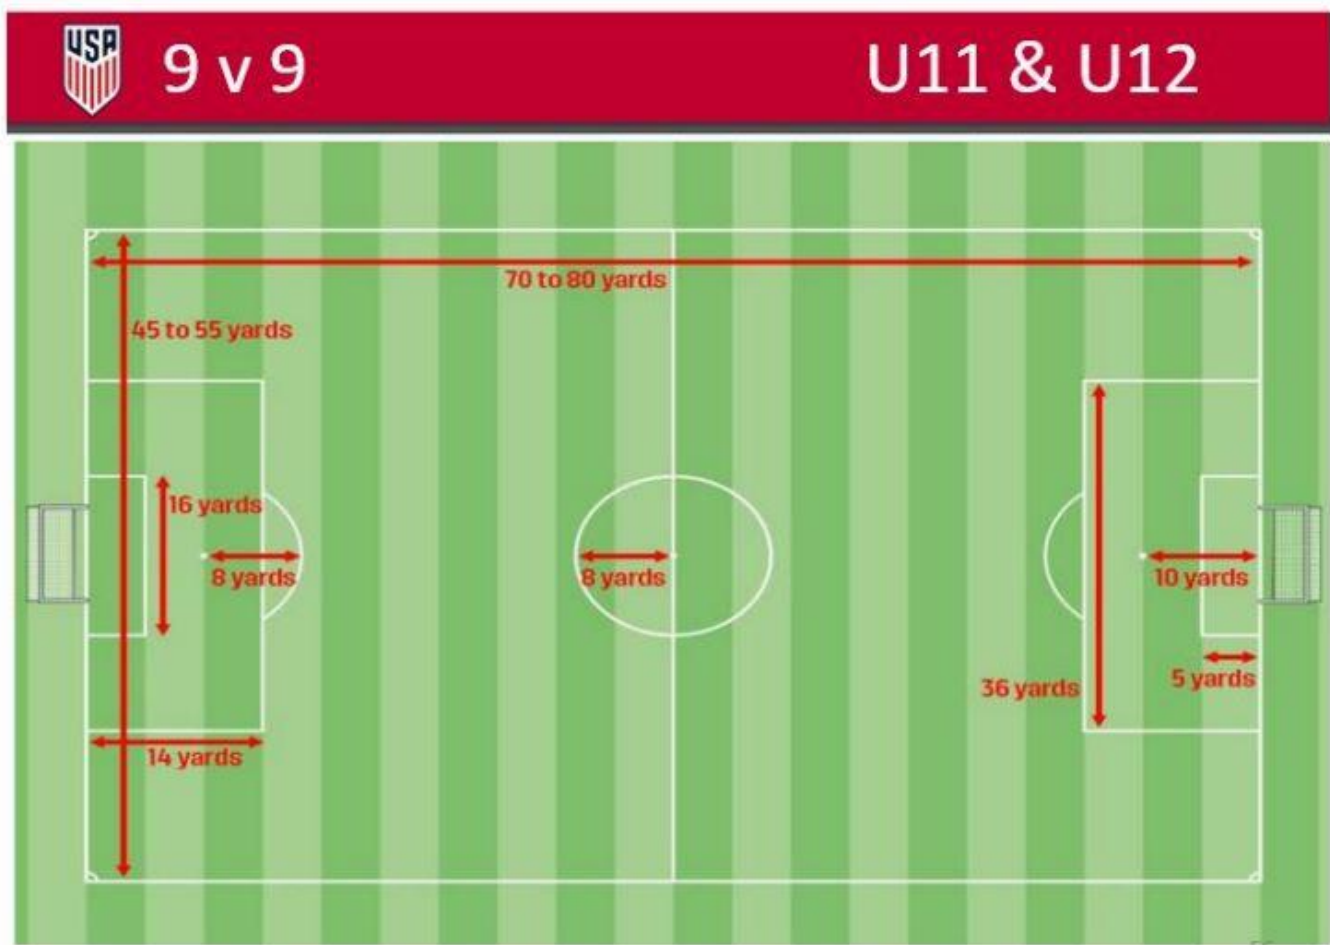

9 v 9

U11 & U12

Field 9v9

Long: 75 yards (68m)

Wide: 55 yards (50m)

Large Box:

- Long: 14 yards
- Wide: 36 yards

Small Box:

- Long: 5 yards
- Wide: 16 yards

Penalty spot: 10 yards

Half moon: 8 yards

Kickoff Center Circle: 8 yards