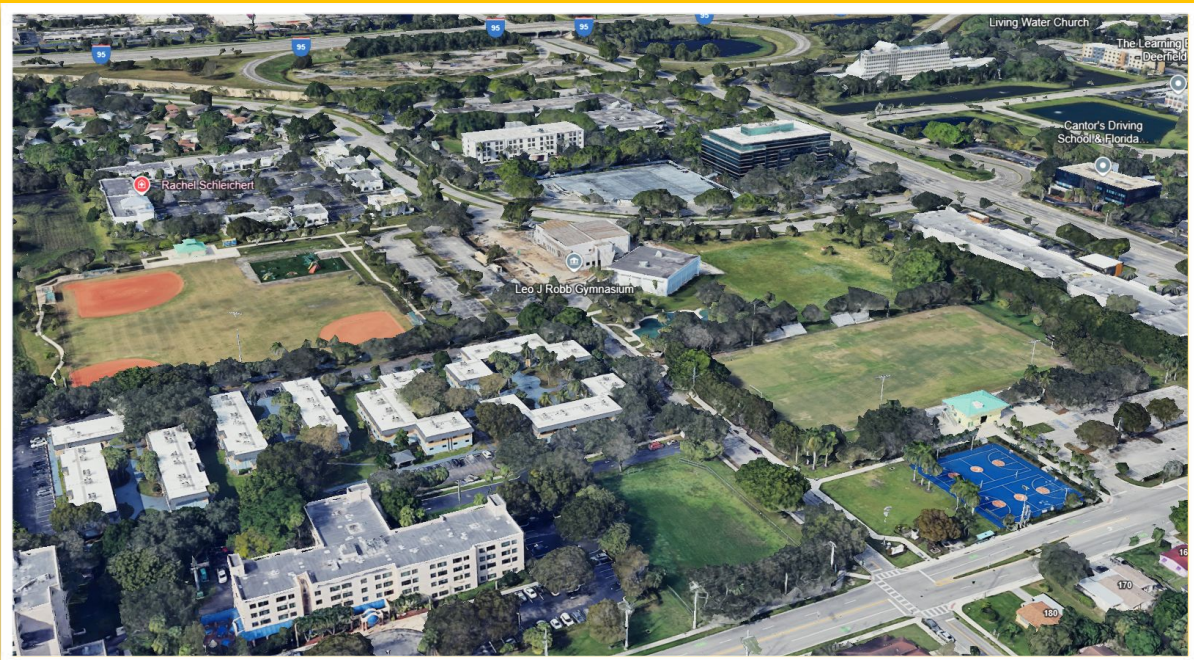

## Oveta McKeithen Recreational Complex

445 SW 2nd St, Deerfield Beach, FL 33441

- **Baseball Field**
  - 2-3 fields 7v7
  - 1 field 9v9
- **Soccer Field (NOT AVAILABLE)**

Our **Oveta Complex** is located at Deerfield Beach. Walking distance to Hotels, Restaurants, large parking lot, restrooms and concession.

## Quiet Waters Athletic Park

4150 W Hillsboro Blvd, Deerfield Beach, FL 33442

- Soccer Fields
  - 2 fields 9v9
  - 1 field 7v7

Reduced parking lot on Sundays  
(10am-12pm) because of the church.

Our **Quiet Waters Park** is located at West Deerfield Beach. Walking distance to restaurants and large parking lot.

Our **Middle School Park** is located at East Deerfield Beach. Large parking lot and great option for office and finals. Restrooms and Concession available.

**Option 1:** 2 fields 7v7  
1 field 9v9

Measure distance  
Click on the map to add to your path  
Total area: 19,037.16 ft<sup>2</sup> (1,768.61 m<sup>2</sup>)  
Total distance: 558.93 ft (170.36 m)