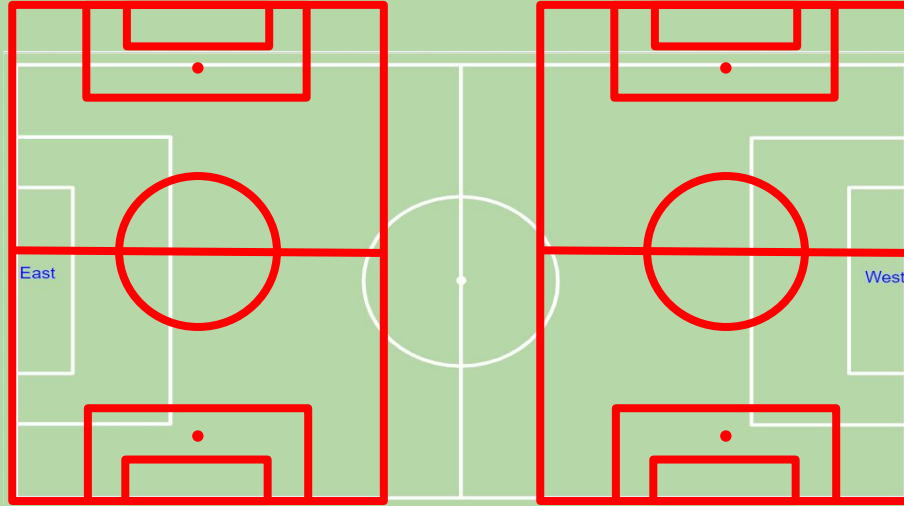

Our **Middle School Park** is located at East Deerfield Beach. Large parking lot and great option for office and finals. Restrooms and Concession available.

**Option 1:** 2 fields 7v7  
1 field 9v9

Measure distance  
Click on the map to add to your path  
Total area: 19,037.16 ft<sup>2</sup> (1,768.61 m<sup>2</sup>)  
Total distance: 558.93 ft (170.36 m)

**Option 2:** 2 fields 7v7  
1 field 9v9

Measure distance  
Click on the map to add to your path  
Total area: 19,037.16 ft<sup>2</sup> (1,768.61 m<sup>2</sup>)  
Total distance: 558.93 ft (170.36 m)

**Field 7v7**

Long: 55 yards (50m)

Wide: 40 yards (36m)

East - ENTRANCE

**Field 9v9**

Long: 75 yards (68m)

Wide: 55 yards (50m)

**Field 11v11**

Long: 115 yards (105m)

# Field 9v9

Long: 75 yards (68m)

Wide: 55 yards (50m)

Large Box:

- Long: 14 yards
- Wide: 36 yards

Small Box:

- Long: 5 yards
- Wide: 16 yards

Penalty spot: 10 yards